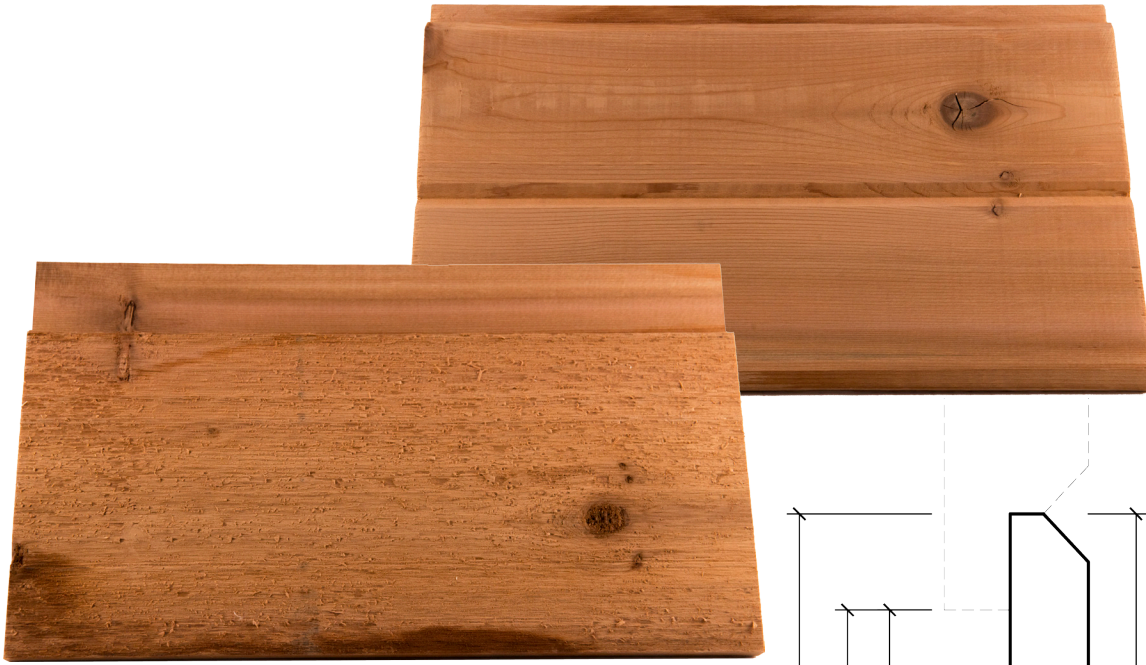

# CHANNEL RUSTIC/WP116

## PRODUCT INFORMATION:

- SPECIES:** 3/Btr Inland Red Cedar
- LENGTHS:** 8', 10', 12', 14', 16'
- SIZES:** 1x8, 1x10
- BUNDLE:** 5
- 2016 PATTERN BOARD:** #18
- OLD PATTERNBOARD:** #20

## FACTORS:

- BFT/SQFT:** 1.21 (8"), 1.16 (10")
- BFT/LFT:** .6667 (8"), .8334 (10")