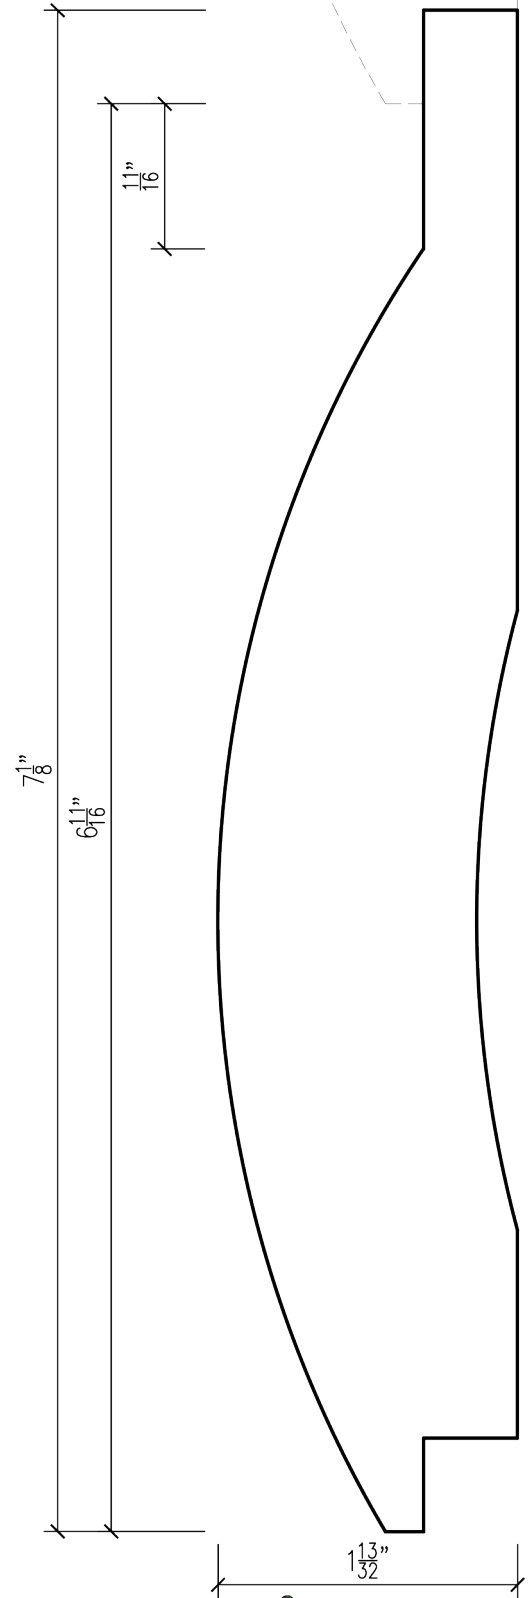

# LOG REVEAL

## PRODUCT INFORMATION:

**SPECIES:** Appearance White Fir

**LENGTHS:** 6', 8', 10', 12', 14', 16', 18', 20'

**SIZES:** 2x8

**BUNDLE:** 3

**2016 PATTERN BOARD:** #32

**OLD PATTERNBOARD:** #8

## FACTORS:

**BFT/SQFT:** 2.28

**BFT/LFT:** 1.3334

## FORMULAS:

**TOTAL BFT** = SqFt \* Bft/SqFt

**TOTAL LFT** = Total Bft / Bft/Lft

**PRICE PER SQFT** = Bft/SqFt \* Cost/1000

**PRICE PER LFT** = Bft/Lft \* Cost/1000

*Return TOC 20*

**Empire**  
**B**uilding  
**M**aterials  
SINCE 1954