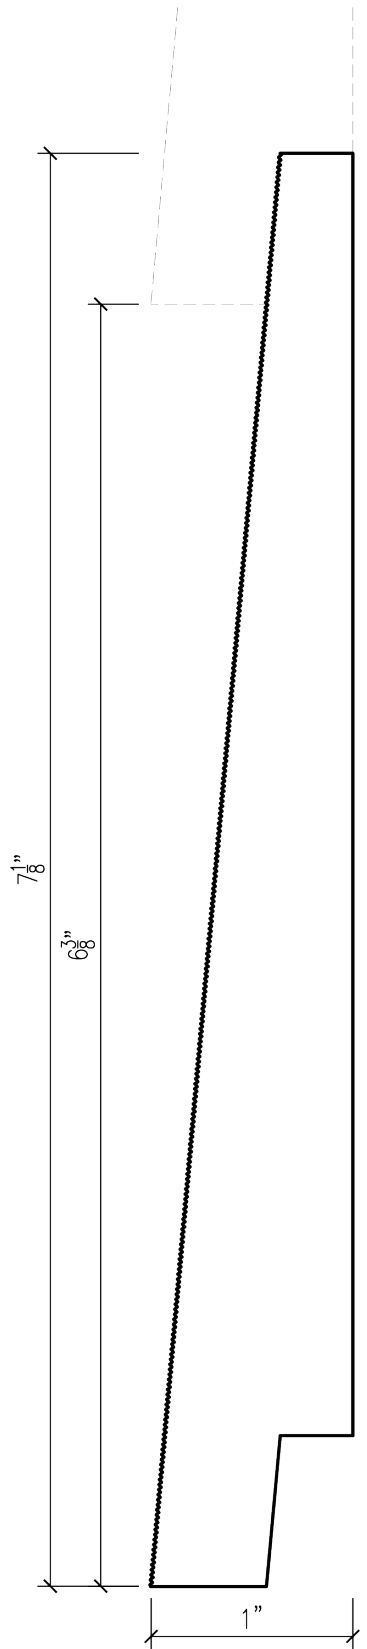

# RABBITED BUTT BEVEL

## PRODUCT INFORMATION:

**SPECIES:** Con Heart Redwood  
**LENGTHS:** 8', 10', 12', 14', 16', 18', 20'  
**SIZES:** 5/4X8  
**BUNDLE:** 1  
**2016 PATTERN BOARD:** #26  
**OLD PATTERNBOARD:** #33

## FACTORS:

**BFT/SQFT:** 1.25  
**BFT/LFT:** .8334

## FORMULAS:

**TOTAL BFT** = SqFt \* Bft/SqFt  
**TOTAL LFT** = Total Bft / Bft/Lft  
**PRICE PER SQFT** = Bft/SqFt \* Cost/1000  
**PRICE PER LFT** = Bft/Lft \* Cost/1000