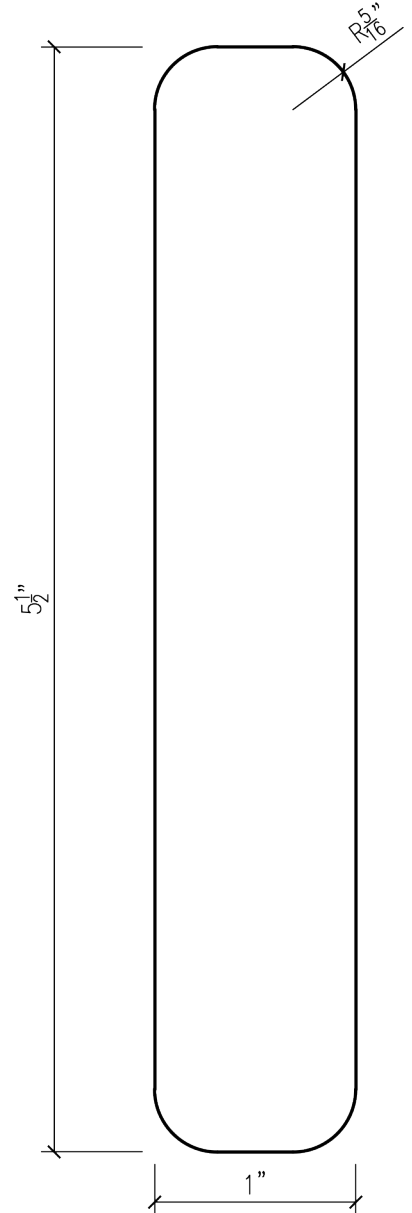

# RADIUS EDGE DECKING

## PRODUCT INFORMATION:

**SPECIES:** Cedar  
**LENGTHS:** 8', 10', 12', 14', 16', 18', 20'  
**SIZES:** 5/4x6  
**BUNDLE:** 1  
**2016 PATTERN BOARD:**  
**OLD PATTERNBOARD:**

## FACTORS:

**BFT/SQFT:** 1.3334  
**BFT/LFT:** 0.625

## FORMULAS:

**TOTAL BFT** = SqFt \* Bft/SqFt  
**TOTAL LFT** = Total Bft / Bft/Lft  
**PRICE PER SQFT** = Bft/SqFt \* Cost/1000  
**PRICE PER LFT** = Bft/Lft \* Cost/1000

*Return TOC 43*

**Empire**  
**Building**  
**Materials**  
SINCE 1954