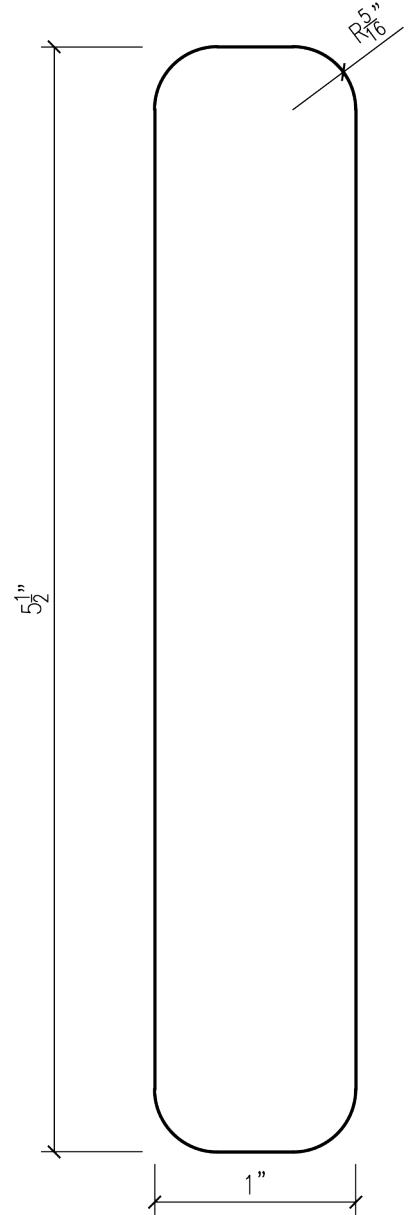

RADIUS EDGE DECKING

PRODUCT INFORMATION:

SPECIES: Fir & Larch
LENGTHS: 8', 10', 12', 14', 16', 18', 20'
SIZES: 5/4x6
BUNDLE: 1
2016 PATTERN BOARD:
OLD PATTERNBOARD:

FACTORS:

BFT/SQFT: 1.3334
BFT/LFT: 0.625

FORMULAS:

TOTAL BFT = SqFt * Bft/SqFt
TOTAL LFT = Total Bft / Bft/Lft
PRICE PER SQFT = Bft/SqFt * Cost/1000
PRICE PER LFT = Bft/Lft * Cost/1000