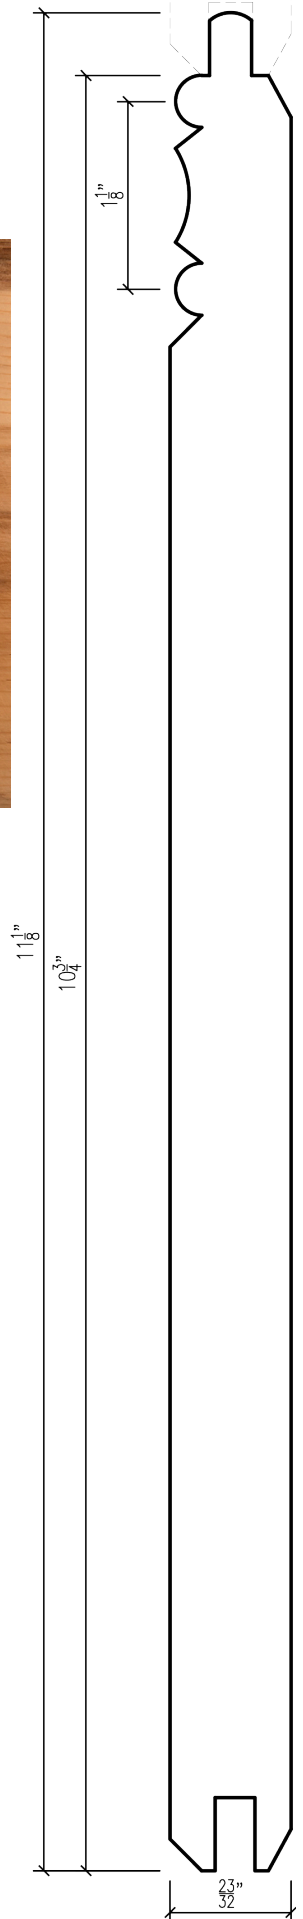

WP2/WP4

PRODUCT INFORMATION:

SPECIES: 3/Btr Blue Stain Pine

LENGTHS: 12', 14', 16'

SIZES: 1x12

BUNDLE: 1

2016 PATTERN BOARD:

OLD PATTERNBOARD:

FACTORS:

BFT/SQFT: 1.09

BFT/LFT: 1.0

FORMULAS:

TOTAL BFT = SqFt * Bft/SqFt

TOTAL LFT = Total Bft / Bft/Lft

PRICE PER SQFT = Bft/SqFt * Cost/1000

PRICE PER LFT = Bft/Lft * Cost/1000