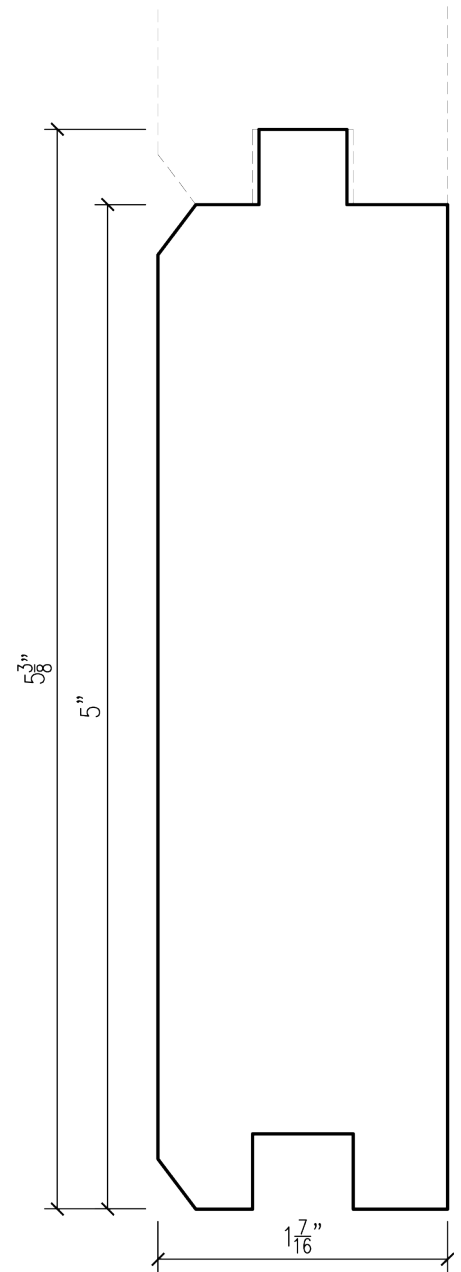

WP4/FB

PRODUCT INFORMATION:

SPECIES: 2/Btr SPF
LENGTHS: 8', 10', 12', 14', 16', 18', 20'
SIZES: 2x6
BUNDLE: 1
2016 PATTERN BOARD: #30
OLD PATTERNBOARD: #9

FACTORS:

BFT/SQFT: 2.40
BFT/LFT: 1.0

FORMULAS:

TOTAL BFT = SqFt * Bft/SqFt
TOTAL LFT = Total Bft / Bft/Lft
PRICE PER SQFT = Bft/SqFt * Cost/1000
PRICE PER LFT = Bft/Lft * Cost/1000