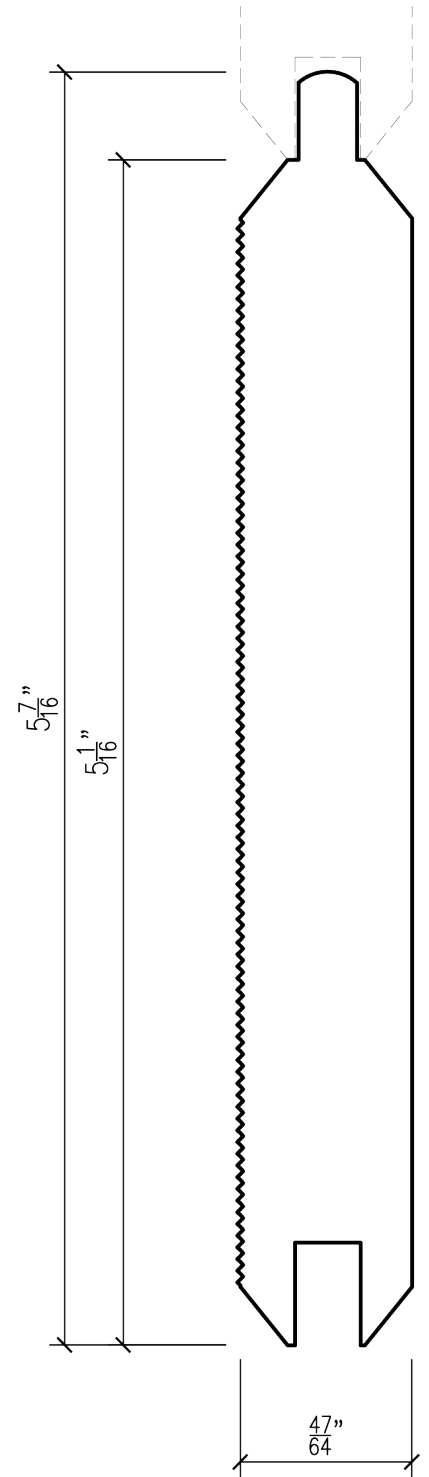

Empire
Building
Materials
SINCE 1954