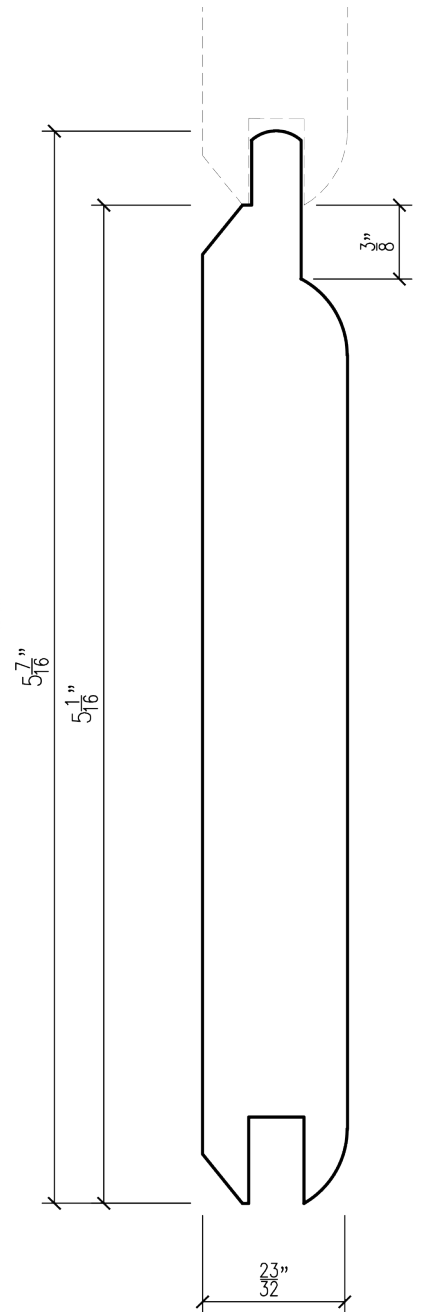

WP4/WP6

WIRE BRUSHED FACE

PRODUCT INFORMATION:

- SPECIES:** Elite Pine
LENGTHS: 8', 10', 12', 14', 16'
SIZES: 1X6 End Match
BUNDLE: 4
2016 PATTERN BOARD: #7
OLD PATTERNBOARD: #3

FACTORS:

- BFT/SQFT:** 1.20
BFT/LFT: 0.5

FORMULAS:

- TOTAL BFT** = SqFt * Bft/SqFt
TOTAL LFT = Total Bft / Bft/Lft
PRICE PER SQFT = Bft/SqFt * Cost/1000
PRICE PER LFT = Bft/Lft * Cost/1000

Return TOC 32

Empire
Building
Materials
SINCE 1954