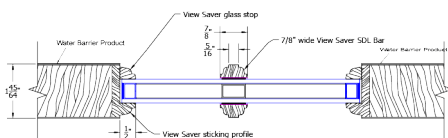

List pricing is used. Contact your dealer for details.