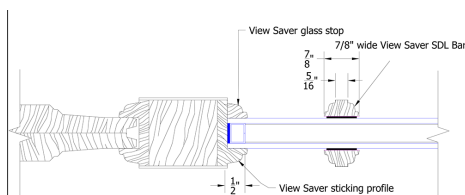

37134 Fir SDL

6 9/16 Clear Hemlock Exterior Jamb
Bronze Adjustable Sill
Q-Ion Weatherstrip
4x4 Hinges
Brickmold

Simpson®
Door Company

Hinge Colors

Exterior Wood Door Adders	
Prep Slab to Empire Specs	30
Prep Slab to Custom Specs	53
Spring Hinge	71
Remove Sill	-25
Handicap Sill(3'-0")	36
Adj. Outswing Sill	36
Articulating Sill	70
Remove Brickmould	-22
Back Cut Brickmould	63
Multi-Point Lock 6'-8"	1015

6'-8" x 1-3/4"			
	Slab	Prehung	Dbl w/Astragal
3'-0"	1886	2346	4867

6'-8" Adders	(slab price + adder)		
Ext. Jamb	4 9/16	6 9/16	7 1/4
FJ Primed	260	302	332
Clear Hemlock	368	460	503
Knotty Alder	511		

Frontline Cladding Adders					
Ext. Jamb	Sgl Dr	Dbl Dr	Sgl SL	Dbl SL	
4 9/16 Jamb	456	550	333	664	
6 9/16 Jamb	524	624	388	774	
Brickmold	Black	Bronze	Sandtone	White	Crown