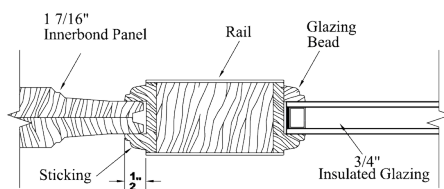

List pricing is used. Contact your dealer for details.