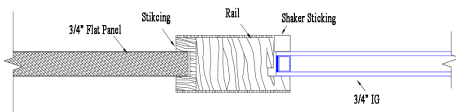

8'-0" x 1-3/4"			
	Slab	Prehung	Dbl w/Astragal
3'-0"	5013	5523	11421

Exterior Wood Door Adders	
Prep Slab to Empire Specs	30
Prep Slab to Custom Specs	53
Spring Hinge	71
Remove Sill	-25
Handicap Sill(3'-0")	36
Adj. Outswing Sill	36
Articulating Sill	70
Remove Brickmould	-22
Back Cut Brickmould	63
Multi-Point Lock 8'-0"	1100

8'-0" Adders	(slab price + adder)		
Ext. Jamb	4 9/16	6 9/16	7 1/4
FJ Primed	382		537
Clear Hemlock	510		612
Knotty Alder		511	

Frontline Cladding Adders					
Ext. Jamb	Sgl Dr	Dbl Dr	Sgl SL	Dbl SL	
4 9/16 Jamb	456	550	333	664	
6 9/16 Jamb	524	624	388	774	
Brickmold	Black	Bronze	Sandtone	White	Crown