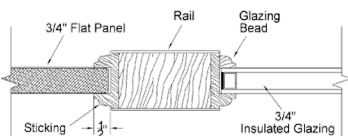

6801 Ang Fir

6 9/16 Clear Hemlock Exterior Jamb
Bronze Adjustable Sill
Q-Ion Weatherstrip
4x4 Hinges
Brickmold

Simpson®
Door Company

Hinge Colors

1-3/4" Slab

Size		Slab	Prehung	Dbl w/Astragal
3'-0"	6'-8"	1122	1431	3182

Exterior Wood Door Adders	
Prep Slab to Empire Specs	14
Prep Slab to Custom Specs	26
Spring Hinge	55
Remove Sill	-20
Handicap Sill(3'-0")	23
Adj. Outswing Sill	33
Remove Brickmould	-16
Back Cut Brickmould	35
Multi-Point Lock 6'-8"	760
Multi-Point Lock 8'-0"	850

6'-8" SL		6175	7701C	Side
single	1'-2"	941	915	Left or Right
double	1'-2"	1882	1830	Both

6'-8" Adders	(slab price + adder)		
Ext. Jamb	4 9/16	6 9/16	7 1/4
FJ Primed	161	192	210
Clear Hemlock	240	309	342
Knotty Alder	362		

Dental	Sgl	Dbl
Fir 9510	135	270
Fir 9541	232	464

9510 Side Lite

9541 Door

Frontline Cladding Adders						
Ext. Jamb	Sgl Dr	Dbl Dr	Sgl SL	Dbl SL		
4 9/16 Jamb	318	368	243	478		
6 9/16 Jamb	356	416	287	566		
Brickmold	Black	Bronze	Green	Sandtone	White	Crown