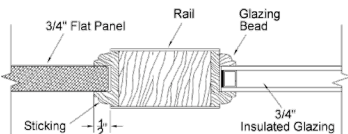

9510 Side Lite

9541 Door