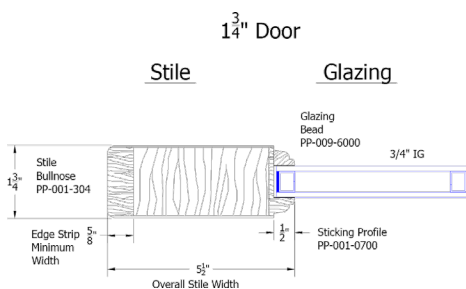

7002 Fir

6 9/16 Clear Hemlock Exterior Jamb
 Bronze Adjustable Sill
 Q-Ion Weatherstrip
 4x4 Hinges
 Brickmold

Simpson®
 Door Company

Hinge Colors

Exterior Wood Door Adders	
Prep Slab to Empire Specs	20
Prep Slab to Custom Specs	40
Spring Hinge	55
Remove Sill	-20
Handicap Sill(3'-0")	26
Adj. Outswing Sill	33
Articulating Sill	53
Remove Brickmould	-16
Back Cut Brickmould	35
Multi-Point Lock 6'-8"	850
Multi-Point Lock 8'-0"	940

6'-8" x 1-3/4"			
	Slab	Prehung	Dbl w/Astragal
2'-6"	640	949	2218
2'-8"	640	949	2218
3'-0"	640	949	2218

6'-8" Side Lite			
		7701C	Side
single	1'-2"	950	Left or Right*
double	1'-2"	1900	Both

6'-8" Adders	(slab price + adder)		
Ext. Jamb	4 9/16	6 9/16	7 1/4
FJ Primed	161	192	210
Clear Hemlock	240	309	342
Knotty Alder	362		