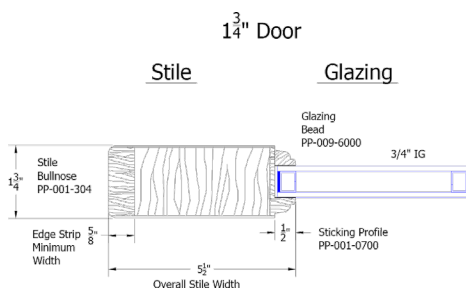

7002 Fir

6 9/16 Clear Hemlock Exterior Jamb
Bronze Adjustable Sill
Q-Ion Weatherstrip
4x4 Hinges
Brickmold

Simpson®
Door Company

Hinge Colors

Exterior Wood Door Adders	
Prep Slab to Empire Specs	30
Prep Slab to Custom Specs	53
Spring Hinge	71
Remove Sill	-25
Handicap Sill(3'-0")	36
Adj. Outswing Sill	36
Articulating Sill	70
Remove Brickmould	-22
Back Cut Brickmould	63
Multi-Point Lock 6'-8"	1015

6'-8" x 1-3/4"			
	Slab	Prehung	Dbl w/Astragal
2'-6"	978	1438	3290
2'-8"	978	1438	3290
3'-0"	978	1438	3290

6'-8" Side Lite		7701C	Side
single	1'-2"	1272	Left or Right*
double	1'-2"	2543	Both

6'-8" Adders	(slab price + adder)		
Ext. Jamb	4 9/16	6 9/16	7 1/4
FJ Primed	260	302	332
Clear Hemlock	368	460	503
Knotty Alder	511		