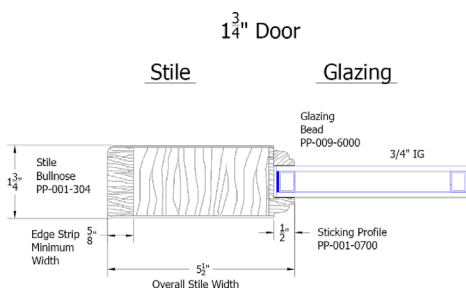

# 7002 Fir

6 9/16 Clear Hemlock Exterior Jamb  
Bronze Adjustable Sill  
Q-Ion Weatherstrip  
4x4 Hinges  
Brickmold

**Simpson®**  
Door Company

Hinge Colors

Exterior Wood Door Adders	
Prep Slab to Empire Specs	14
Prep Slab to Custom Specs	26
Spring Hinge	55
Remove Sill	-20
Handicap Sill(3'-0")	23
Adj. Outswing Sill	33
Remove Brickmould	-16
Back Cut Brickmould	35
Multi-Point Lock 6'-8"	760
Multi-Point Lock 8'-0"	850

6'-8" x 1-3/4"			
	Slab	Prehung	Dbl w/Astragal
2'-6"	592	901	2122
2'-8"	592	901	2122
3'-0"	592	901	2122

6'-8" Side Lite		7701C	Side
single	1'-2"	915	Left or Right*
double	1'-2"	1830	Both

6'-8" Adders	(slab price + adder)		
Ext. Jamb	4 9/16	6 9/16	7 1/4
FJ Primed	161	192	210
Clear Hemlock	240	309	342
Knotty Alder	362		