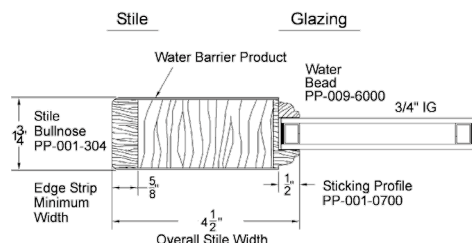

7002 Fir Water Barrier

6 9/16 Clear Hemlock Exterior Jamb
 Bronze Adjustable Sill
 Q-Ion Weatherstrip
 4x4 Hinges
 Brickmold

Simpson®
 Door Company
 Hinge Colors

Exterior Wood Door Adders	
Prep Slab to Empire Specs	20
Prep Slab to Custom Specs	40
Spring Hinge	55
Remove Sill	-20
Handicap Sill(3'-0")	26
Adj. Outswing Sill	33
Articulating Sill	53
Remove Brickmould	-16
Back Cut Brickmould	35
Multi-Point Lock 6'-8"	850
Multi-Point Lock 8'-0"	940

6'-8" x 1-3/4"			
	Slab	Prehung	Dbl w/Astragal
2'-8"	865	1174	2668
3'-0"	865	1174	2668

6'-8" Adders	(slab price + adder)		
Ext. Jamb	4 9/16	6 9/16	7 1/4
FJ Primed	161	192	210
Clear Hemlock	240	309	342
Knotty Alder	362		