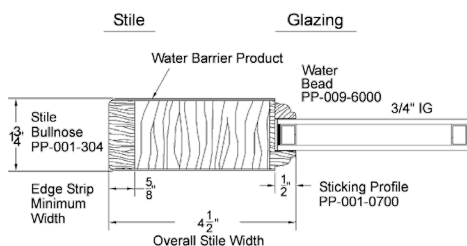

Frontline Cladding Adders					
Ext. Jamb	Sgl Dr	Dbl Dr	Sgl SL	Dbl SL	
4 9/16 Jamb	456	550	333	664	
6 9/16 Jamb	524	624	388	774	
Brickmold	Black	Bronze	Sandtone	White	Crown

List pricing is used. Contact your dealer for details.