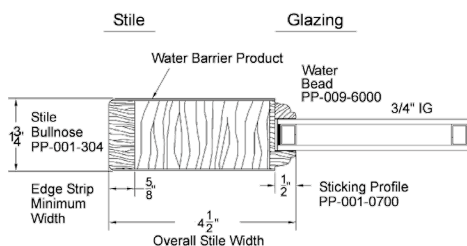

Frontline Cladding Adders						
Ext. Jamb	Sgl Dr	Dbl Dr	Sgl SL	Dbl SL		
4 9/16 Jamb	318	368	243	478		
6 9/16 Jamb	356	416	287	566		
Brickmold	Black	Bronze	Green	Sandtone	White	Crown

List pricing is used. Contact your dealer for details.