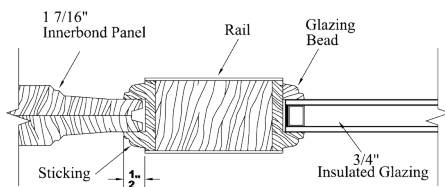

7031 Fir

6 9/16 Clear Hemlock Exterior Jamb
 Bronze Adjustable Sill
 Q-Ion Weatherstrip
 4x4 Hinges
 Brickmold

Simpson®
 Door Company

Hinge Colors

Exterior Wood Door Adders	
Prep Slab to Empire Specs	20
Prep Slab to Custom Specs	40
Spring Hinge	55
Remove Sill	-20
Handicap Sill(3'-0")	26
Adj. Outswing Sill	33
Articulating Sill	53
Remove Brickmould	-16
Back Cut Brickmould	35
Multi-Point Lock 6'-8"	850
Multi-Point Lock 8'-0"	940

6'-8" x 1-3/4"			
	Slab	Prehung	Dbl w/Astragal
2'-8"	1500	1785	3890
3'-0"			

6'-8" Adders	(slab price + adder)		
Ext. Jamb	4 9/16	6 9/16	7 1/4
FJ Primed	161	192	210
Clear Hemlock	240	309	342
Knotty Alder	362		