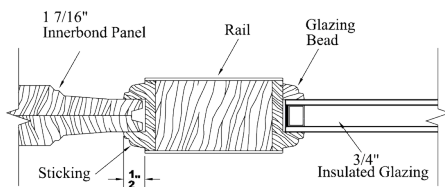

Frontline Cladding Adders						
Ext. Jamb	Sgl Dr	Dbl Dr	Sgl SL	Dbl SL		
4 9/16 Jamb	318	368	243	478		
6 9/16 Jamb	356	416	287	566		
Brickmold	Black	Bronze	Green	Sandtone	White	Crown

List pricing is used. Contact your dealer for details.