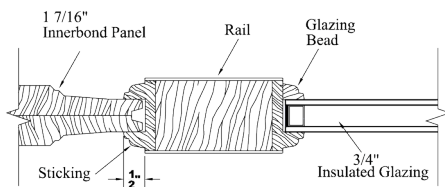

6'-8" x 1-3/4"			
	Slab	Prehung	Dbl w/Astragal
2'-8"	1839	2299	4835
3'-0"	1839	2299	4835

Exterior Wood Door Adders	
Prep Slab to Empire Specs	30
Prep Slab to Custom Specs	53
Spring Hinge	71
Remove Sill	-25
Handicap Sill(3'-0")	36
Adj. Outswing Sill	36
Articulating Sill	70
Remove Brickmould	-22
Back Cut Brickmould	63
Multi-Point Lock 6'-8"	1015

6'-8" Adders	(slab price + adder)		
Ext. Jamb	4 9/16	6 9/16	7 1/4
FJ Primed	260	302	332
Clear Hemlock	368	460	503
Knotty Alder	511