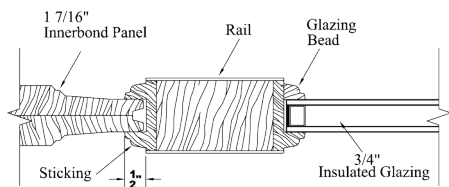

7044 Fir

6 9/16 Clear Hemlock Exterior Jamb
 Bronze Adjustable Sill
 Q-Ion Weatherstrip
 4x4 Hinges
 Brickmold

Simpson®
 Door Company
 Hinge Colors

Exterior Wood Door Adders	
Prep Slab to Empire Specs	20
Prep Slab to Custom Specs	40
Spring Hinge	55
Remove Sill	-20
Handicap Sill(3'-0")	26
Adj. Outswing Sill	33
Articulating Sill	53
Remove Brickmould	-16
Back Cut Brickmould	35
Multi-Point Lock 6'-8"	850
Multi-Point Lock 8'-0"	940

6'-8" x 1-3/4"			
	Slab	Prehung	Dbl w/Astragal
2'-8"	750	1059	2438
3'-0"	750	1059	2438

6'-8" Side Lite			
		7702	Side
single	1'-2"	972	Left or Right*
double	1'-2"	1944	Both

6'-8" Adders	(slab price + adder)		
Ext. Jamb	4 9/16	6 9/16	7 1/4
FJ Primed	161	192	210
Clear Hemlock	240	309	342
Knotty Alder	362		