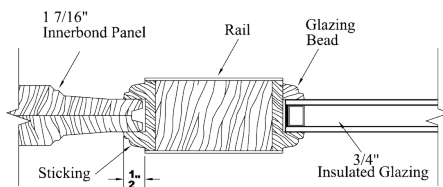

Frontline Cladding Adders

Ext. Jamb	Sgl Dr	Dbl Dr	Sgl SL	Dbl SL	
4 9/16 Jamb	456	550	333	664	
6 9/16 Jamb	524	624	388	774	
Brickmold	Black	Bronze	Sandtone	White	Crown

List pricing is used. Contact your dealer for details.