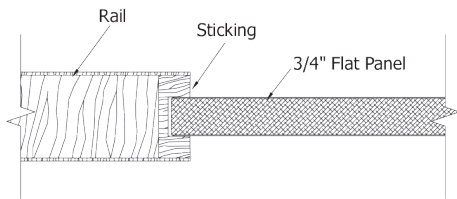

70760 Fir

6 9/16 Clear Hemlock Exterior Jamb
 Bronze Adjustable Sill
 Q-Ion Weatherstrip
 4x4 Hinges
 Brickmold

Simpson®
 Door Company

Hinge Colors

Exterior Wood Door Adders	
Prep Slab to Empire Specs	20
Prep Slab to Custom Specs	40
Spring Hinge	55
Remove Sill	-20
Handicap Sill(3'-0")	26
Adj. Outswing Sill	33
Articulating Sill	53
Remove Brickmould	-16
Back Cut Brickmould	35
Multi-Point Lock 6'-8"	850
Multi-Point Lock 8'-0"	940

6'-8" x 1-3/4"			
	Slab	Prehung	Dbl w/Astragal
3'-0"	840	1149	2618

6'-8" Adders	(slab price + adder)		
Ext. Jamb	4 9/16	6 9/16	7 1/4
FJ Primed	161	192	210
Clear Hemlock	240	309	342
Knotty Alder	362		

Frontline Cladding Adders					
Ext. Jamb	Sgl Dr	Dbl Dr	Sgl SL	Dbl SL	
4 9/16 Jamb	370	445	270	536	
6 9/16 Jamb	425	506	314	624	
Brickmold	Black	Bronze	Sandtone	White	Crown