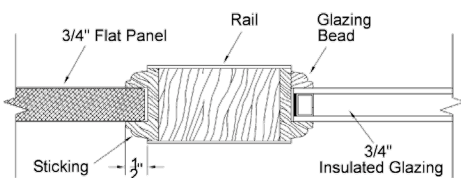

6'-8" x 1-3/4"			
	Slab	Prehung	Dbl w/Astragal
3'-0"	1463	1923	4121

Exterior Wood Door Adders	
Prep Slab to Empire Specs	30
Prep Slab to Custom Specs	53
Spring Hinge	71
Remove Sill	-25
Handicap Sill(3'-0")	36
Adj. Outswing Sill	36
Articulating Sill	70
Remove Brickmould	-22
Back Cut Brickmould	63
Multi-Point Lock 6'-8"	1015

6'-8" Adders	(slab price + adder)		
Ext. Jamb	4 9/16	6 9/16	7 1/4
FJ Primed	260	302	332
Clear Hemlock	368	460	503
Knotty Alder	511		

Frontline Cladding Adders					
Ext. Jamb	Sgl Dr	Dbl Dr	Sgl SL	Dbl SL	
4 9/16 Jamb	456	550	333	664	
6 9/16 Jamb	524	624	388	774	
Brickmold	Black	Bronze	Sandtone	White	Crown