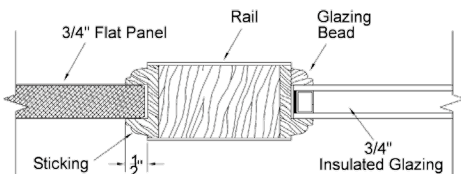

7081 Fir Flat Panel

6 9/16 Clear Hemlock Exterior Jamb
 Bronze Adjustable Sill
 Q-Ion Weatherstrip
 4x4 Hinges
 Brickmold

Simpson®
 Door Company

Hinge Colors

Exterior Wood Door Adders	
Prep Slab to Empire Specs	20
Prep Slab to Custom Specs	40
Spring Hinge	55
Remove Sill	-20
Handicap Sill(3'-0")	26
Adj. Outswing Sill	33
Articulating Sill	53
Remove Brickmould	-16
Back Cut Brickmould	35
Multi-Point Lock 6'-8"	850
Multi-Point Lock 8'-0"	940

6'-8" x 1-3/4"			
	Slab	Prehung	Dbl w/Astragal
3'-0"	949	1258	2836

6'-8" Adders	(slab price + adder)		
Ext. Jamb	4 9/16	6 9/16	7 1/4
FJ Primed	161	192	210
Clear Hemlock	240	309	342
Knotty Alder	362		

Frontline Cladding Adders					
Ext. Jamb	Sgl Dr	Dbl Dr	Sgl SL	Dbl SL	
4 9/16 Jamb	370	445	270	536	
6 9/16 Jamb	425	506	314	624	
Brickmold	Black	Bronze	Sandtone	White	Crown