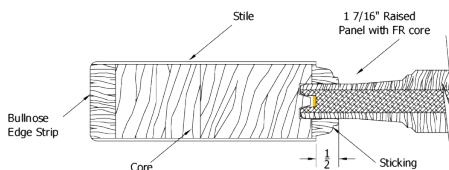

6'-8" Adders	(slab price + adder)		
Ext. Jamb	4 9/16	6 9/16	7 1/4
FJ Primed	161	192	210
Clear Hemlock	240	309	342
Knotty Alder	362		

Frontline Cladding Adders					
Ext. Jamb	Sgl Dr	Dbl Dr	Sgl SL	Dbl SL	
4 9/16 Jamb	370	445	270	536	
6 9/16 Jamb	425	506	314	624	
Brickmold	Black	Bronze	Sandtone	White	Crown

Dental	Sgl	Dbl
Fir 9541	275	550