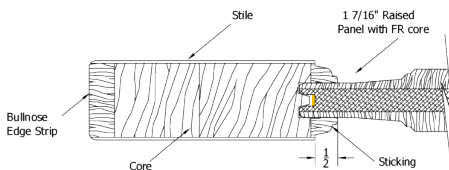

7282 Fir

6 9/16 Clear Hemlock Exterior Jamb
 Bronze Adjustable Sill
 Q-Ion Weatherstrip
 4x4 Hinges
 Brickmold

Simpson®
 Door Company

Hinge Colors

Exterior Wood Door Adders	
Prep Slab to Empire Specs	20
Prep Slab to Custom Specs	40
Spring Hinge	55
Remove Sill	-20
Handicap Sill(3'-0")	26
Adj. Outswing Sill	33
Articulating Sill	53
Remove Brickmould	-16
Back Cut Brickmould	35
Multi-Point Lock 6'-8"	850
Multi-Point Lock 8'-0"	940

6'-8" x 1-3/4"			
	Slab	Prehung	Dbl w/Astragal
3'-0"	1064	1373	3066

6'-8" Adders	(slab price + adder)		
Ext. Jamb	4 9/16	6 9/16	7 1/4
FJ Primed	161	192	210
Clear Hemlock	240	309	342
Knotty Alder	362		

Frontline Cladding Adders					
Ext. Jamb	Sgl Dr	Dbl Dr	Sgl SL	Dbl SL	
4 9/16 Jamb	370	445	270	536	
6 9/16 Jamb	425	506	314	624	
Brickmold	Black	Bronze	Sandtone	White	Crown