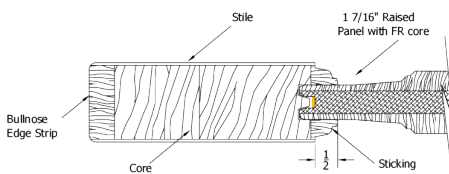

Frontline Cladding Adders					
Ext. Jamb	Sgl Dr	Dbl Dr	Sgl SL	Dbl SL	
4 9/16 Jamb	456	550	333	664	
6 9/16 Jamb	524	624	388	774	
Brickmold	Black	Bronze	Sandtone	White	Crown

List pricing is used. Contact your dealer for details.