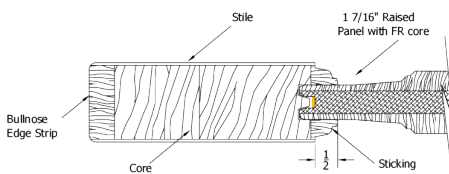

7282 Fir

6 9/16 Clear Hemlock Exterior Jamb
Bronze Adjustable Sill
Q-Ion Weatherstrip
4x4 Hinges
Brickmold

Simpson®
Door Company

Hinge Colors

| 6'-8" x 1-3/4" | | | |
|----------------|------|---------|----------------|
| | Slab | Prehung | Dbl w/Astragal |
| 3'-0" | 936 | 1245 | 2810 |

| 6'-8" Adders | (slab price + adder) | | |
|---------------|----------------------|--------|-------|
| Ext. Jamb | 4 9/16 | 6 9/16 | 7 1/4 |
| FJ Primed | 161 | 192 | 210 |
| Clear Hemlock | 240 | 309 | 342 |
| Knotty Alder | 362 | | |