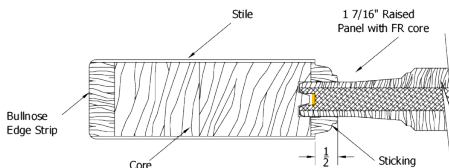

7344 Fir

6 9/16 Clear Hemlock Exterior Jamb
 Bronze Adjustable Sill
 Q-Ion Weatherstrip
 4x4 Hinges
 Brickmold

Simpson®
 Door Company

Hinge Colors

Exterior Wood Door Adders	
Prep Slab to Empire Specs	20
Prep Slab to Custom Specs	40
Spring Hinge	55
Remove Sill	-20
Handicap Sill(3'-0")	26
Adj. Outswing Sill	33
Articulating Sill	53
Remove Brickmould	-16
Back Cut Brickmould	35
Multi-Point Lock 6'-8"	850
Multi-Point Lock 8'-0"	940

6'-8" x 1-3/4"			
	Slab	Prehung	Dbl w/Astragal
3'-0"	770	1079	2478

6'-8" Adders	(slab price + adder)		
Ext. Jamb	4 9/16	6 9/16	7 1/4
FJ Primed	161	192	210
Clear Hemlock	240	309	342
Knotty Alder	362		

Frontline Cladding Adders					
Ext. Jamb	Sgl Dr	Dbl Dr	Sgl SL	Dbl SL	
4 9/16 Jamb	370	445	270	536	
6 9/16 Jamb	425	506	314	624	
Brickmold	Black	Bronze	Sandtone	White	Crown