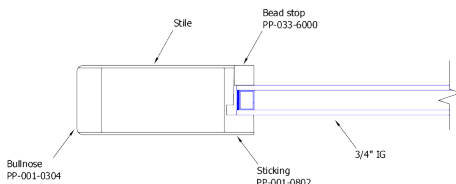

6'-8" Side Lite			
	7701C		Side
single	1'-2"	1336	Left or Right*
double	1'-2"	2672	Both

6'-8" Adders	(slab price + adder)		
Ext. Jamb	4 9/16	6 9/16	7 1/4
FJ Primed	260	302	332
Clear Hemlock	368	460	503
Knotty Alder	511		