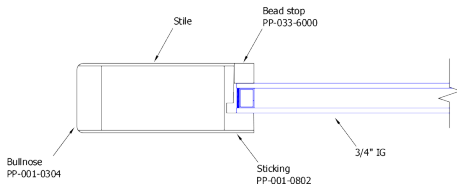

6'-8" Side Lite			
	7701C		Side
single	1'-2"	987	Left or Right*
double	1'-2"	1974	Both

6'-8" Adders	(slab price + adder)		
<b>Ext. Jamb</b>	<b>4 9/16</b>	<b>6 9/16</b>	<b>7 1/4</b>
FJ Primed	161	192	210
Clear Hemlock	240	309	342
Knotty Alder	362		