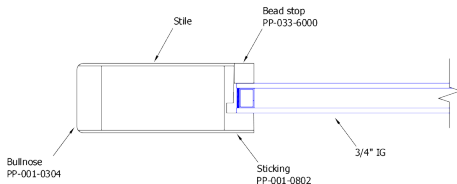

7405 Fir Clear

6 9/16 Clear Hemlock Exterior Jamb
Bronze Adjustable Sill
Q-Ion Weatherstrip
4x4 Hinges
Brickmold

Simpson®
Door Company

Hinge Colors

Exterior Wood Door Adders	
Prep Slab to Empire Specs	14
Prep Slab to Custom Specs	26
Spring Hinge	55
Remove Sill	-20
Handicap Sill(3'-0")	23
Adj. Outswing Sill	33
Remove Brickmould	-16
Back Cut Brickmould	35
Multi-Point Lock 6'-8"	760
Multi-Point Lock 8'-0"	850

8'-0" x 1-3/4"			
	Slab	Prehung	Dbl w/Astragal
3'-0"	1197	1535	3390

8'-0" Side Lite			
	7701C		Side
single	1'-2"	1212	Left or Right*
double	1'-2"	2424	Both

8'-0" Adders	(slab price + adder)		
Ext. Jamb	4 9/16	6 9/16	7 1/4
FJ Primed	200	210	280
Clear Hemlock	338		350
Knotty Alder	370		