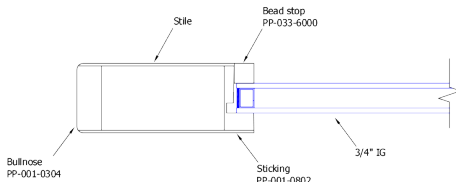

6'-8" Side Lite			
	7701SE		Side
single	1'-2"	1283	Left or Right*
double	1'-2"	2566	Both

6'-8" Adders	(slab price + adder)		
Ext. Jamb	4 9/16	6 9/16	7 1/4
FJ Primed	260	302	332
Clear Hemlock	368	460	503
Knotty Alder	511		