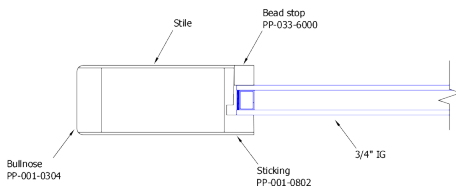

7405 Fir Satin Etch

6 9/16 Clear Hemlock Exterior Jamb
Bronze Adjustable Sill
Q-Ion Weatherstrip
4x4 Hinges
Brickmold

Simpson®
Door Company

Hinge Colors

Exterior Wood Door Adders	
Prep Slab to Empire Specs	20
Prep Slab to Custom Specs	40
Spring Hinge	55
Remove Sill	-20
Handicap Sill(3'-0")	26
Adj. Outswing Sill	33
Articulating Sill	53
Remove Brickmould	-16
Back Cut Brickmould	35
Multi-Point Lock 6'-8"	850
Multi-Point Lock 8'-0"	940

6'-8" x 1-3/4"			
	Slab	Prehung	Dbl w/Astragal
3'-0"	1300	1609	3538

6'-8" Side Lite			
	7701SE		Side
single	1'-2"	1215	Left or Right*
double	1'-2"	2430	Both

6'-8" Adders	(slab price + adder)		
Ext. Jamb	4 9/16	6 9/16	7 1/4
FJ Primed	161	192	210
Clear Hemlock	240	309	342
Knotty Alder	362		