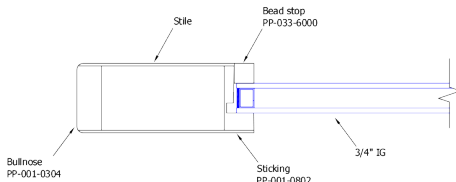

7405 Fir Satin Etch

6 9/16 Clear Hemlock Exterior Jamb
Bronze Adjustable Sill
Q-Ion Weatherstrip
4x4 Hinges
Brickmold

Simpson®
Door Company

Hinge Colors

Exterior Wood Door Adders	
Prep Slab to Empire Specs	30
Prep Slab to Custom Specs	53
Spring Hinge	71
Remove Sill	-25
Handicap Sill(3'-0")	36
Adj. Outswing Sill	36
Articulating Sill	70
Remove Brickmould	-22
Back Cut Brickmould	63
Multi-Point Lock 8'-0"	1100

8'-0" x 1-3/4"			
	Slab	Prehung	Dbl w/Astragal
3'-0"	2128	2588	5451

6'-8" Side Lite			
	7701SE		Side
single	1'-2"	1898	Left or Right*
double	1'-2"	3796	Both

8'-0" Adders	(slab price + adder)		
Ext. Jamb	4 9/16	6 9/16	7 1/4
FJ Primed	382	537	
Clear Hemlock	510	612	
Knotty Alder	511		