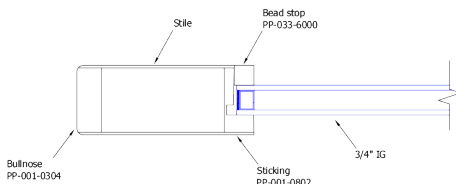

7405 Fir Satin Etch

6 9/16 Clear Hemlock Exterior Jamb
Bronze Adjustable Sill
Q-Ion Weatherstrip
4x4 Hinges
Brickmold

Simpson®
Door Company

Hinge Colors

Exterior Wood Door Adders	
Prep Slab to Empire Specs	14
Prep Slab to Custom Specs	26
Spring Hinge	55
Remove Sill	-20
Handicap Sill(3'-0")	23
Adj. Outswing Sill	33
Remove Brickmould	-16
Back Cut Brickmould	35
Multi-Point Lock 6'-8"	760
Multi-Point Lock 8'-0"	850

6'-8" x 1-3/4"			
	Slab	Prehung	Dbl w/Astragal
3'-0"	1424	1762	3844

6'-8" Side Lite			
	7701SE		Side
single	1'-2"	1409	Left or Right*
double	1'-2"	2818	Both

6'-8" Adders	(slab price + adder)		
Ext. Jamb	4 9/16	6 9/16	7 1/4
FJ Primed	161	192	210
Clear Hemlock	240	309	342
Knotty Alder	362		