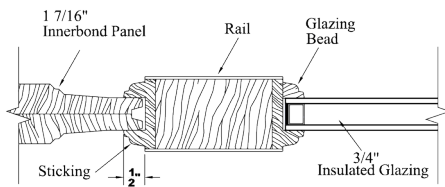

7501 Fir

6 9/16 Clear Hemlock Exterior Jamb
 Bronze Adjustable Sill
 Q-Ion Weatherstrip
 4x4 Hinges
 Brickmold

Simpson®
 Door Company

Hinge Colors

Exterior Wood Door Adders	
Prep Slab to Empire Specs	20
Prep Slab to Custom Specs	40
Spring Hinge	55
Remove Sill	-20
Handicap Sill(3'-0")	26
Adj. Outswing Sill	33
Articulating Sill	53
Remove Brickmould	-16
Back Cut Brickmould	35
Multi-Point Lock 6'-8"	850
Multi-Point Lock 8'-0"	940

6'-8" x 1-3/4"			
	Slab	Prehung	Dbl w/Astragal
3'-0"	1150	1459	3238

6'-8" Adders	(slab price + adder)		
Ext. Jamb	4 9/16	6 9/16	7 1/4
FJ Primed	161	192	210
Clear Hemlock	240	309	342
Knotty Alder	362		

Frontline Cladding Adders					
Ext. Jamb	Sgl Dr	Dbl Dr	Sgl SL	Dbl SL	
4 9/16 Jamb	370	445	270	536	
6 9/16 Jamb	425	506	314	624	
Brickmold	Black	Bronze	Sandtone	White	Crown