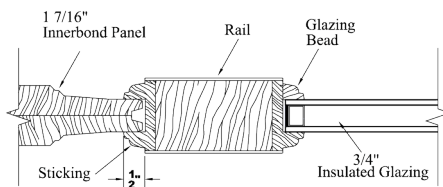

6'-8" x 1-3/4"			
	Slab	Prehung	Dbl w/Astragal
3'-0"	1397	1857	3989

Exterior Wood Door Adders	
Prep Slab to Empire Specs	30
Prep Slab to Custom Specs	53
Spring Hinge	71
Remove Sill	-25
Handicap Sill(3'-0")	36
Adj. Outswing Sill	36
Articulating Sill	70
Remove Brickmould	-22
Back Cut Brickmould	63
Multi-Point Lock 6'-8"	1015

6'-8" Adders	(slab price + adder)		
Ext. Jamb	4 9/16	6 9/16	7 1/4
FJ Primed	260	302	332
Clear Hemlock	368	460	503
Knotty Alder	511