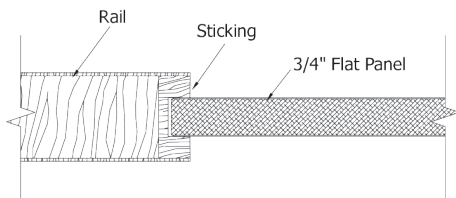

7501 Fir Shaker Panel

6 9/16 Clear Hemlock Exterior Jamb
Bronze Adjustable Sill
Q-Ion Weatherstrip
4x4 Hinges
Brickmold

Simpson®
Door Company

Hinge Colors

Exterior Wood Door Adders	
Prep Slab to Empire Specs	20
Prep Slab to Custom Specs	40
Spring Hinge	55
Remove Sill	-20
Handicap Sill(3'-0")	26
Adj. Outswing Sill	33
Articulating Sill	53
Remove Brickmould	-16
Back Cut Brickmould	35
Multi-Point Lock 6'-8"	850
Multi-Point Lock 8'-0"	940

6'-8" x 1-3/4"			
	Slab	Prehung	Dbl w/Astragal
3'-0"	1215	1524	3368

6'-8" Adders	(slab price + adder)		
Ext. Jamb	4 9/16	6 9/16	7 1/4
FJ Primed	161	192	210
Clear Hemlock	240	309	342
Knotty Alder	362		

Frontline Cladding Adders					
Ext. Jamb	Sgl Dr	Dbl Dr	Sgl SL	Dbl SL	
4 9/16 Jamb	370	445	270	536	
6 9/16 Jamb	425	506	314	624	
Brickmold	Black	Bronze	Sandtone	White	Crown