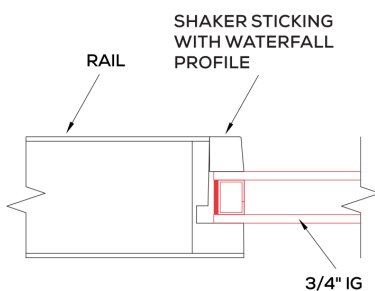

6'-8" x 1-3/4"			
	Slab	Prehung	Dbl w/Astragal
3'-0"	3837	4297	8869

Exterior Wood Door Adders	
Prep Slab to Empire Specs	30
Prep Slab to Custom Specs	53
Spring Hinge	71
Remove Sill	-25
Handicap Sill(3'-0")	36
Adj. Outswing Sill	36
Articulating Sill	70
Remove Brickmould	-22
Back Cut Brickmould	63
Multi-Point Lock 6'-8"	1015

6'-8" Adders	(slab price + adder)		
Ext. Jamb	4 9/16	6 9/16	7 1/4
FJ Primed	260	302	332
Clear Hemlock	368	460	503
Knotty Alder	511