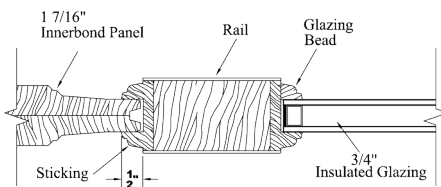

6'-8" Side Lite			
		7260	Side
single	1'-2"	1221	Left or Right*
double	1'-2"	2442	Both

6'-8" Adders	(slab price + adder)		
Ext. Jamb	4 9/16	6 9/16	7 1/4
FJ Primed	161	192	210
Clear Hemlock	240	309	342
Knotty Alder	362		