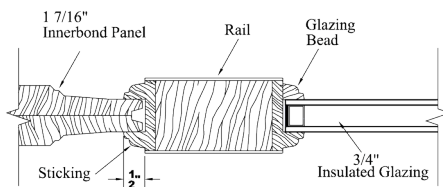

6'-8" Side Lite			
		7260	Side
single	1'-2"	1712	Left or Right*
double	1'-2"	3423	Both

6'-8" Adders	(slab price + adder)		
Ext. Jamb	4 9/16	6 9/16	7 1/4
FJ Primed	260	302	332
Clear Hemlock	368	460	503
Knotty Alder	511		