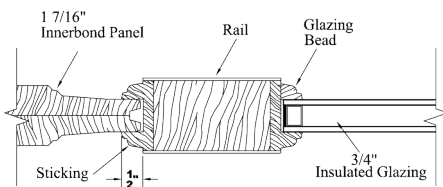

6'-8" x 1-3/4"			
	Slab	Prehung	Dbl w/Astragal
3'-0"	1125	1434	3188

Exterior Wood Door Adders	
Prep Slab to Empire Specs	14
Prep Slab to Custom Specs	26
Spring Hinge	55
Remove Sill	-20
Handicap Sill(3'-0")	23
Adj. Outswing Sill	33
Remove Brickmould	-16
Back Cut Brickmould	35
Multi-Point Lock 6'-8"	760
Multi-Point Lock 8'-0"	850

6'-8" Adders	(slab price + adder)		
Ext. Jamb	4 9/16	6 9/16	7 1/4
FJ Primed	161	192	210
Clear Hemlock	240	309	342
Knotty Alder	362