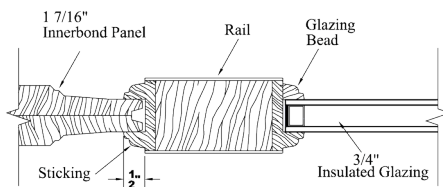

6'-8" x 1-3/4"			
	Slab	Prehung	Dbl w/Astragal
2'-8"	922	1231	2782
3'-0"	922	1231	2782

Exterior Wood Door Adders	
Prep Slab to Empire Specs	14
Prep Slab to Custom Specs	26
Spring Hinge	55
Remove Sill	-20
Handicap Sill(3'-0")	23
Adj. Outswing Sill	33
Remove Brickmould	-16
Back Cut Brickmould	35
Multi-Point Lock 6'-8"	760
Multi-Point Lock 8'-0"	850

6'-8" Adders	(slab price + adder)		
Ext. Jamb	4 9/16	6 9/16	7 1/4
FJ Primed	161	192	210
Clear Hemlock	240	309	342
Knotty Alder	362