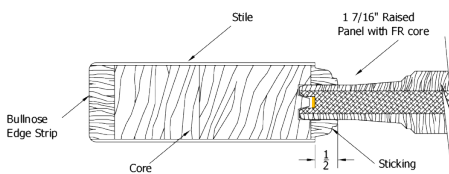

9244 Fir

6 9/16 Clear Hemlock Exterior Jamb
Bronze Adjustable Sill
Q-Ion Weatherstrip
4x4 Hinges
Brickmold

Simpson®
Door Company

Hinge Colors

Exterior Wood Door Adders	
Prep Slab to Empire Specs	20
Prep Slab to Custom Specs	40
Spring Hinge	55
Remove Sill	-20
Handicap Sill(3'-0")	26
Adj. Outswing Sill	33
Articulating Sill	53
Remove Brickmould	-16
Back Cut Brickmould	35
Multi-Point Lock 6'-8"	850
Multi-Point Lock 8'-0"	940

6'-8" x 1-3/4"			
	Slab	Prehung	Dbl w/Astragal
3'-0"	989	1298	2916

6'-8" Adders	(slab price + adder)		
Ext. Jamb	4 9/16	6 9/16	7 1/4
FJ Primed	161	192	210
Clear Hemlock	240	309	342
Knotty Alder	362		

Frontline Cladding Adders					
Ext. Jamb	Sgl Dr	Dbl Dr	Sgl SL	Dbl SL	
4 9/16 Jamb	370	445	270	536	
6 9/16 Jamb	425	506	314	624	
Brickmold	Black	Bronze	Sandtone	White	Crown