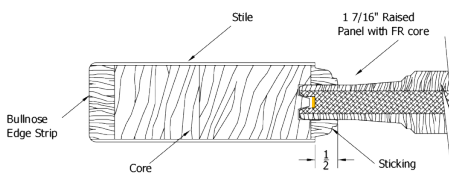

6'-8" x 1-3/4"			
	Slab	Prehung	Dbl w/Astragal
3'-0"	989	1333	3022

Exterior Wood Door Adders	
Prep Slab to Empire Specs	23
Prep Slab to Custom Specs	45
Spring Hinge	62
Remove Sill	-23
Handicap Sill(3'-0")	29
Adj. Outswing Sill	37
Articulating Sill	59
Remove Brickmould	-18
Back Cut Brickmould	39
Multi-Point Lock 6'-8"	945
Multi-Point Lock 8'-0"	1045

6'-8" Adders	(slab price + adder)		
Ext. Jamb	4 9/16	6 9/16	7 1/4
FJ Primed	179	214	234
Clear Hemlock	267	344	380
Knotty Alder	403		

Frontline Cladding Adders					
Ext. Jamb	Sgl Dr	Dbl Dr	Sgl SL	Dbl SL	
4 9/16 Jamb	412	495	300	596	
6 9/16 Jamb	473	563	349	694	
Brickmold	Black	Bronze	Sandtone	White	Crown