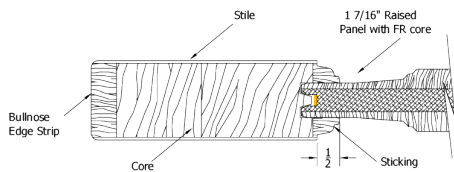

9266 Fir

6 9/16 Clear Hemlock Exterior Jamb
Bronze Adjustable Sill
Q-Ion Weatherstrip
4x4 Hinges
Brickmold

Simpson®
Door Company

Hinge Colors

Exterior Wood Door Adders	
Prep Slab to Empire Specs	20
Prep Slab to Custom Specs	40
Spring Hinge	55
Remove Sill	-20
Handicap Sill(3'-0")	26
Adj. Outswing Sill	33
Articulating Sill	53
Remove Brickmould	-16
Back Cut Brickmould	35
Multi-Point Lock 6'-8"	850
Multi-Point Lock 8'-0"	940

6'-8" x 1-3/4"			
	Slab	Prehung	Dbl w/Astragal
3'-0"	992	1301	2922

6'-8" Adders	(slab price + adder)		
Ext. Jamb	4 9/16	6 9/16	7 1/4
FJ Primed	161	192	210
Clear Hemlock	240	309	342
Knotty Alder	362		

Frontline Cladding Adders					
Ext. Jamb	Sgl Dr	Dbl Dr	Sgl SL	Dbl SL	
4 9/16 Jamb	370	445	270	536	
6 9/16 Jamb	425	506	314	624	
Brickmold	Black	Bronze	Sandtone	White	Crown