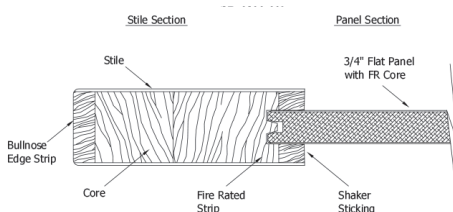

6'-8" x 1-3/4"			
	Slab	Prehung	Dbl w/Astragal
3'-0"	1428	1888	4051

Exterior Wood Door Adders	
Prep Slab to Empire Specs	30
Prep Slab to Custom Specs	53
Spring Hinge	71
Remove Sill	-25
Handicap Sill(3'-0")	36
Adj. Outswing Sill	36
Articulating Sill	70
Remove Brickmould	-22
Back Cut Brickmould	63
Multi-Point Lock 6'-8"	1015

6'-8" Adders	(slab price + adder)		
Ext. Jamb	4 9/16	6 9/16	7 1/4
FJ Primed	260	302	332
Clear Hemlock	368	460	503
Knotty Alder	511