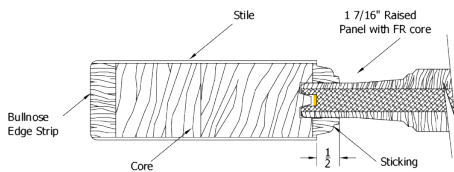

9360 Fir

6 9/16 Clear Hemlock Exterior Jamb
 Bronze Adjustable Sill
 Q-Ion Weatherstrip
 4x4 Hinges
 Brickmold

Simpson®
 Door Company

Hinge Colors

Exterior Wood Door Adders

Prep Slab to Empire Specs	20
Prep Slab to Custom Specs	40
Spring Hinge	55
Remove Sill	-20
Handicap Sill(3'-0")	26
Adj. Outswing Sill	33
Articulating Sill	53
Remove Brickmould	-16
Back Cut Brickmould	35
Multi-Point Lock 6'-8"	850
Multi-Point Lock 8'-0"	940

6'-8" x 1-3/4"

	Slab	Prehung	Dbl w/Astragal
3'-0"	1133	1442	3204

6'-8" Adders	(slab price + adder)		
Ext. Jamb	4 9/16	6 9/16	7 1/4
FJ Primed	161	192	210
Clear Hemlock	240	309	342
Knotty Alder	362		

Frontline Cladding Adders