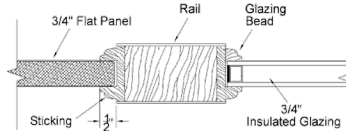

6801 Knotty Alder

6 9/16 Knotty Alder Exterior Jamb
 Bronze Oak Adjustable Sill
 Q-Ion Weatherstrip
 4x4 Hinges
 Brickmold

Simpson®
 Door Company

Hinge Colors

1-3/4" Slab

Size		Slab	Prehung	Dbl w/Astragal
3'-0"	6'-8"	2103	2614	5603
3'-0"	7'-0"	2103	2614	5603