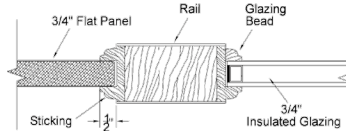

6 9/16 Knotty Alder Exterior Jamb
Bronze Oak Adjustable Sill
Q-Ion Weatherstrip
4x4 Hinges
Brickmold