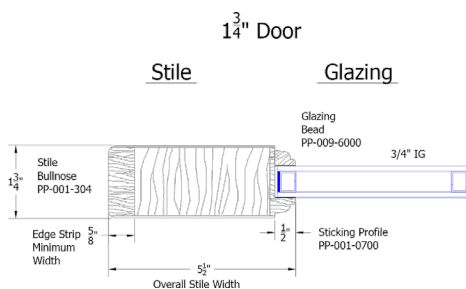

# 7002 Knotty Alder

6 9/16 Clear Hemlock Exterior Jamb  
Bronze Adjustable Sill  
Q-Ion Weatherstrip  
4x4 Hinges  
Brickmold

**Simpson®**  
Door Company

Hinge Colors

6'-8" x 1-3/4"			
	Slab	Prehung	Dbl w/Astragal
3'-0"	1067	1578	3431

6'-8" Side Lite			
		7701C	Side
single	1'-2"	1559	Left or Right*
double	1'-2"	3118	Both

6'-8" Adders	(slab price + adder)		
Ext. Jamb	4 9/16	6 9/16	7 1/4
FJ Primed	260	302	332
Clear Hemlock	368	460	503
Knotty Alder	511		