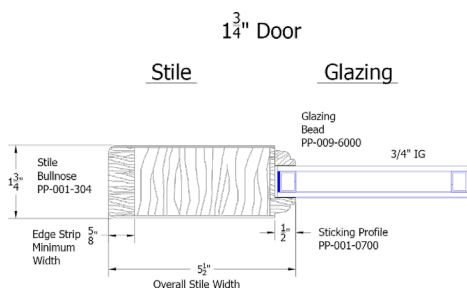

# 7002 Knotty Alder

6 9/16 Knotty Alder Exterior Jamb  
Bronze Adjustable Sill  
Q-Ion Weatherstrip  
4x4 Hinges  
Brickmold

**Simpson®**  
Door Company

Hinge Colors

6'-8" x 1-3/4"			
	Slab	Prehung	Dbl w/Astragal
3'-0"	723	1085	2490

6'-8" Side Lite			
		7701C	Side
single	1'-2"	1030	Left or Right*
double	1'-2"	2060	Both

6'-8" Adders	(slab price + adder)		
Ext. Jamb	4 9/16	6 9/16	7 1/4
FJ Primed	161	192	210
Clear Hemlock	240	309	342
Knotty Alder	362		