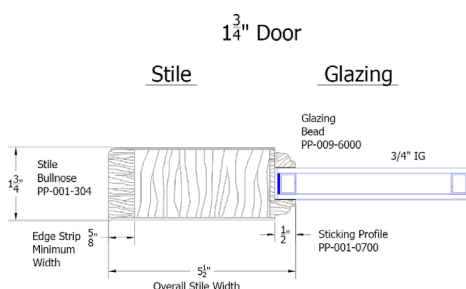

# 7002 Knotty Alder

6 9/16 Knotty Alder Exterior Jamb  
Bronze Adjustable Sill  
Q-Ion Weatherstrip  
4x4 Hinges  
Brickmold

**Simpson®**  
Door Company

Hinge Colors

6'-8" x 1-3/4"			
	Slab	Prehung	Dbl w/Astragal
3'-0"	688	1050	2420

6'-8" Side Lite			
		7701C	Side
single	1'-2"	993	Left or Right*
double	1'-2"	1986	Both

6'-8" Adders	(slab price + adder)		
<b>Ext. Jamb</b>	<b>4 9/16</b>	<b>6 9/16</b>	<b>7 1/4</b>
FJ Primed	161	192	210
Clear Hemlock	240	309	342
Knotty Alder	362		