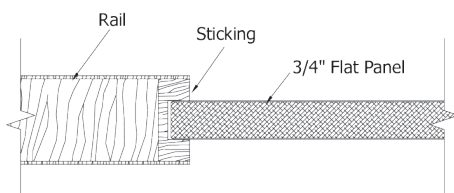

6'-8" x 1-3/4"			
	Slab	Prehung	Dbl w/Astragal
3'-0"	1645	2156	4587

Exterior Wood Door Adders	
Prep Slab to Empire Specs	30
Prep Slab to Custom Specs	53
Spring Hinge	71
Remove Sill	-25
Handicap Sill(3'-0")	36
Adj. Outswing Sill	36
Articulating Sill	70
Remove Brickmould	-22
Back Cut Brickmould	63
Multi-Point Lock 6'-8"	1015

6'-8" Adders	(slab price + adder)		
Ext. Jamb	4 9/16	6 9/16	7 1/4
FJ Primed	260	302	332
Clear Hemlock	368	460	503
Knotty Alder	511		

Frontline Cladding Adders					
Ext. Jamb	Sgl Dr	Dbl Dr	Sgl SL	Dbl SL	
4 9/16 Jamb	456	550	333	664	
6 9/16 Jamb	524	624	388	774	
Brickmold	Black	Bronze	Sandtone	White	Crown