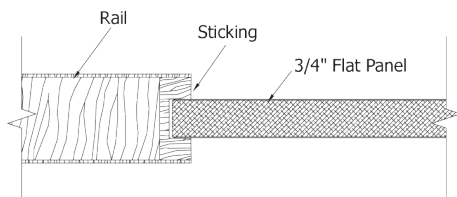

# 70760 Knotty Alder

6 9/16 Knotty Alder Exterior Jamb  
Bronze Adjustable Sill  
Q-Ion Weatherstrip  
4x4 Hinges  
Brickmold

**Simpson®**  
Door Company

Hinge Colors

Exterior Wood Door Adders	
Prep Slab to Empire Specs	20
Prep Slab to Custom Specs	40
Spring Hinge	55
Remove Sill	-20
Handicap Sill(3'-0")	26
Adj. Outswing Sill	33
Articulating Sill	53
Remove Brickmould	-16
Back Cut Brickmould	35
Multi-Point Lock 6'-8"	850
Multi-Point Lock 8'-0"	940

6'-8" x 1-3/4"			
	Slab	Prehung	Dbl w/Astragal
3'-0"	1138	1500	3320

6'-8" Adders	(slab price + adder)		
<b>Ext. Jamb</b>	<b>4 9/16</b>	<b>6 9/16</b>	<b>7 1/4</b>
FJ Primed	161	192	210
Clear Hemlock	240	309	342
Knotty Alder	362		