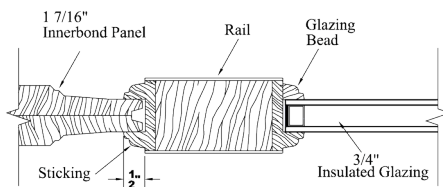

List pricing is used. Contact your dealer for details.