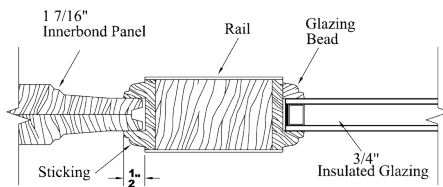

7081 Knotty Alder

6 9/16 Knotty Alder Exterior Jamb
Bronze Adjustable Sill
Q-Ion Weatherstrip
4x4 Hinges
Brickmold

Simpson®
Door Company

Hinge Colors

Exterior Wood Door Adders	
Prep Slab to Empire Specs	20
Prep Slab to Custom Specs	40
Spring Hinge	55
Remove Sill	-20
Handicap Sill(3'-0")	26
Adj. Outswing Sill	33
Articulating Sill	53
Remove Brickmould	-16
Back Cut Brickmould	35
Multi-Point Lock 6'-8"	850
Multi-Point Lock 8'-0"	940

6'-8" x 1-3/4"			
	Slab	Prehung	Dbl w/Astragal
3'-0"	1038	1400	3120

6'-8" Adders	(slab price + adder)		
Ext. Jamb	4 9/16	6 9/16	7 1/4
FJ Primed	161	192	210
Clear Hemlock	240	309	342
Knotty Alder	362		

Frontline Cladding Adders					
Ext. Jamb	Sgl Dr	Dbl Dr	Sgl SL	Dbl SL	
4 9/16 Jamb	370	445	270	536	
6 9/16 Jamb	425	506	314	624	
Brickmold	Black	Bronze	Sandtone	White	Crown