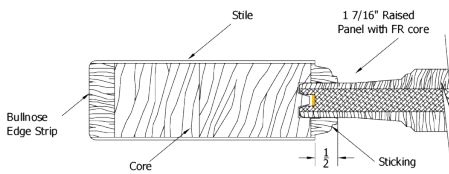

7282 Knotty Alder

6 9/16 Knotty Alder Exterior Jamb
Bronze Adjustable Sill
Q-Ion Weatherstrip
4x4 Hinges
Brickmold

Simpson®
Door Company

Hinge Colors

Exterior Wood Door Adders	
Prep Slab to Empire Specs	20
Prep Slab to Custom Specs	40
Spring Hinge	55
Remove Sill	-20
Handicap Sill(3'-0")	26
Adj. Outswing Sill	33
Articulating Sill	53
Remove Brickmould	-16
Back Cut Brickmould	35
Multi-Point Lock 6'-8"	850
Multi-Point Lock 8'-0"	940

6'-8" x 1-3/4"			
	Slab	Prehung	Dbl w/Astragal
3'-0"	538	900	2120

6'-8" Adders	(slab price + adder)		
Ext. Jamb	4 9/16	6 9/16	7 1/4
FJ Primed	161	192	210
Clear Hemlock	240	309	342
Knotty Alder	362		

Frontline Cladding Adders					
Ext. Jamb	Sgl Dr	Dbl Dr	Sgl SL	Dbl SL	
4 9/16 Jamb	370	445	270	536	
6 9/16 Jamb	425	506	314	624	
Brickmold	Black	Bronze	Sandtone	White	Crown