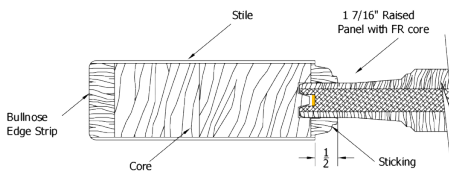

7282 Knotty Alder

6 9/16 Knotty Alder Exterior Jamb
Bronze Adjustable Sill
Q-Ion Weatherstrip
4x4 Hinges
Brickmold

Simpson®
Door Company

Hinge Colors

| 8'-0" x 1-3/4" | | | |
|----------------|------|---------|----------------|
| | Slab | Prehung | Dbl w/Astragal |
| 2'-6" | 594 | 964 | 2248 |
| 2'-8" | 594 | 964 | 2248 |
| 3'-0" | 594 | 964 | 2248 |

| 8'-0" Adders | (slab price + adder) | | |
|---------------|----------------------|--------|-------|
| Ext. Jamb | 4 9/16 | 6 9/16 | 7 1/4 |
| FJ Primed | 200 | 210 | 280 |
| Clear Hemlock | 338 | | 350 |
| Knotty Alder | 370 | | |