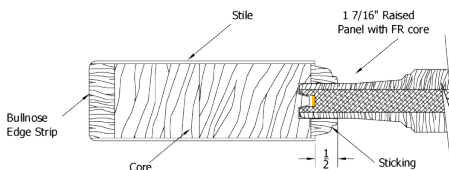

7282 Knotty Alder

6 9/16 Knotty Alder Exterior Jamb
Bronze Adjustable Sill
Q-Ion Weatherstrip
4x4 Hinges
Brickmold

Simpson®
Door Company

Hinge Colors

Exterior Wood Door Adders	
Prep Slab to Empire Specs	20
Prep Slab to Custom Specs	40
Spring Hinge	55
Remove Sill	-20
Handicap Sill(3'-0")	26
Adj. Outswing Sill	33
Articulating Sill	53
Remove Brickmould	-16
Back Cut Brickmould	35
Multi-Point Lock 6'-8"	850
Multi-Point Lock 8'-0"	940

8'-0" x 1-3/4"			
	Slab	Prehung	Dbl w/Astragal
3'-0"	638	1008	2336

8'-0" Adders	(slab price + adder)		
Ext. Jamb	4 9/16	6 9/16	7 1/4
FJ Primed	200	210	290
Clear Hemlock	345		370
Knotty Alder	370		

Frontline Cladding Adders					
Ext. Jamb	Sgl Dr	Dbl Dr	Sgl SL	Dbl SL	
4 9/16 Jamb	370	445	270	536	
6 9/16 Jamb	425	506	314	624	
Brickmold	Black	Bronze	Sandtone	White	Crown