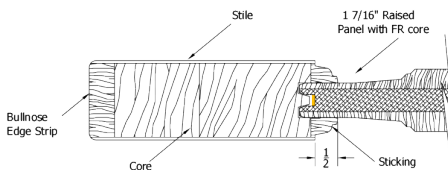

# 7465 Knotty Alder

6 9/16 Knotty Alder Exterior Jamb  
Bronze Adjustable Sill  
Q-Ion Weatherstrip  
4x4 Hinges  
Brickmold

**Simpson®**  
Door Company

Hinge Colors

Exterior Wood Door Adders	
Prep Slab to Empire Specs	20
Prep Slab to Custom Specs	40
Spring Hinge	55
Remove Sill	-20
Handicap Sill(3'-0")	26
Adj. Outswing Sill	33
Articulating Sill	53
Remove Brickmould	-16
Back Cut Brickmould	35
Multi-Point Lock 6'-8"	850
Multi-Point Lock 8'-0"	940

6'-8" x 1-3/4"			
	Slab	Prehung	Dbl w/Astragal
3'-0"	568	930	2180

6'-8" Adders	(slab price + adder)		
Ext. Jamb	4 9/16	6 9/16	7 1/4
FJ Primed	161	192	210
Clear Hemlock	240	309	342
Knotty Alder	362		

Frontline Cladding Adders					
Ext. Jamb	Sgl Dr	Dbl Dr	Sgl SL	Dbl SL	
4 9/16 Jamb	370	445	270	536	
6 9/16 Jamb	425	506	314	624	
Brickmold	Black	Bronze	Sandtone	White	Crown