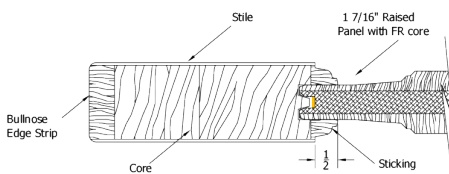

6'-8" x 1-3/4"			
	Slab	Prehung	Dbl w/Astragal
3'-0"	856	1367	3109

Exterior Wood Door Adders	
Prep Slab to Empire Specs	30
Prep Slab to Custom Specs	53
Spring Hinge	71
Remove Sill	-25
Handicap Sill(3'-0")	36
Adj. Outswing Sill	36
Articulating Sill	70
Remove Brickmould	-22
Back Cut Brickmould	63
Multi-Point Lock 6'-8"	1015

6'-8" Adders	(slab price + adder)		
Ext. Jamb	4 9/16	6 9/16	7 1/4
FJ Primed	260	302	332
Clear Hemlock	368	460	503
Knotty Alder	511		

Frontline Cladding Adders					
Ext. Jamb	Sgl Dr	Dbl Dr	Sgl SL	Dbl SL	
4 9/16 Jamb	456	550	333	664	
6 9/16 Jamb	524	624	388	774	
Brickmold	Black	Bronze	Sandtone	White	Crown