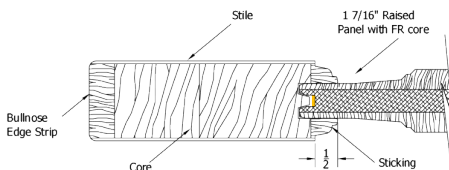

# 7465 Knotty Alder

6 9/16 Knotty Alder Exterior Jamb  
Bronze Adjustable Sill  
Q-Ion Weatherstrip  
4x4 Hinges  
Brickmold

**Simpson®**  
Door Company

Hinge Colors

Exterior Wood Door Adders	
Prep Slab to Empire Specs	20
Prep Slab to Custom Specs	40
Spring Hinge	55
Remove Sill	-20
Handicap Sill(3'-0")	26
Adj. Outswing Sill	33
Articulating Sill	53
Remove Brickmould	-16
Back Cut Brickmould	35
Multi-Point Lock 6'-8"	850
Multi-Point Lock 8'-0"	940

8'-0" x 1-3/4"			
	Slab	Prehung	Dbl w/Astragal
3'-0"	668	1038	2396

6'-8" Adders	(slab price + adder)		
Ext. Jamb	4 9/16	6 9/16	7 1/4
FJ Primed	161	192	210
Clear Hemlock	240	309	342
Knotty Alder	362		

Frontline Cladding Adders					
Ext. Jamb	Sgl Dr	Dbl Dr	Sgl SL	Dbl SL	
4 9/16 Jamb	370	445	270	536	
6 9/16 Jamb	425	506	314	624	
Brickmold	Black	Bronze	Sandtone	White	Crown