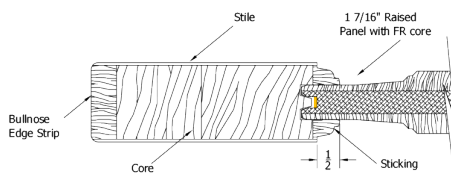

7465 Knotty Alder

6 9/16 Knotty Alder Exterior Jamb
Bronze Adjustable Sill
Q-Ion Weatherstrip
4x4 Hinges
Brickmold

Simpson®
Door Company

Hinge Colors

| Exterior Wood Door Adders | |
|---------------------------|------|
| Prep Slab to Empire Specs | 30 |
| Prep Slab to Custom Specs | 53 |
| Spring Hinge | 71 |
| Remove Sill | -25 |
| Handicap Sill(3'-0") | 36 |
| Adj. Outswing Sill | 36 |
| Articulating Sill | 70 |
| Remove Brickmould | -22 |
| Back Cut Brickmould | 63 |
| Multi-Point Lock 8'-0" | 1100 |

| 8'-0" x 1-3/4" | | | |
|----------------|------|---------|----------------|
| | Slab | Prehung | Dbl w/Astragal |
| 3'-0" | 1000 | 1511 | 3397 |

| 8'-0" Adders | (slab price + adder) | | |
|------------------|----------------------|---------------|--------------|
| Ext. Jamb | 4 9/16 | 6 9/16 | 7 1/4 |
| FJ Primed | 382 | | 537 |
| Clear Hemlock | 510 | | 612 |
| Knotty Alder | | 511 | |