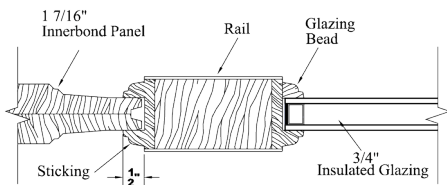

7860 Knotty Alder

6 9/16 Knotty Alder Exterior Jamb
Bronze Adjustable Sill
Q-Ion Weatherstrip
4x4 Hinges
Brickmold

Simpson®
Door Company

Hinge Colors

Exterior Wood Door Adders	
Prep Slab to Empire Specs	20
Prep Slab to Custom Specs	40
Spring Hinge	55
Remove Sill	-20
Handicap Sill(3'-0")	26
Adj. Outswing Sill	33
Articulating Sill	53
Remove Brickmould	-16
Back Cut Brickmould	35
Multi-Point Lock 6'-8"	850
Multi-Point Lock 8'-0"	940

6'-8" x 1-3/4"			
	Slab	Prehung	Dbl w/Astragal
3'-0"	1653	2015	4350

6'-8" Adders	(slab price + adder)		
Ext. Jamb	4 9/16	6 9/16	7 1/4
FJ Primed	161	192	210
Clear Hemlock	240	309	342
Knotty Alder	362		

Frontline Cladding Adders					
Ext. Jamb	Sgl Dr	Dbl Dr	Sgl SL	Dbl SL	
4 9/16 Jamb	370	445	270	536	
6 9/16 Jamb	425	506	314	624	
Brickmold	Black	Bronze	Sandtone	White	Crown