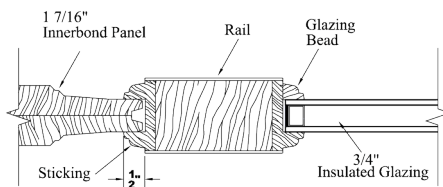

6'-8" x 1-3/4"			
	Slab	Prehung	Dbl w/Astragal
3'-0"	2389	2900	6075

Exterior Wood Door Adders	
Prep Slab to Empire Specs	30
Prep Slab to Custom Specs	53
Spring Hinge	71
Remove Sill	-25
Handicap Sill(3'-0")	36
Adj. Outswing Sill	36
Articulating Sill	70
Remove Brickmould	-22
Back Cut Brickmould	63
Multi-Point Lock 6'-8"	1015

6'-8" Adders	(slab price + adder)		
Ext. Jamb	4 9/16	6 9/16	7 1/4
FJ Primed	260	302	332
Clear Hemlock	368	460	503
Knotty Alder	511