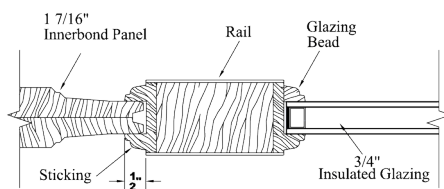

6'-8" x 1-3/4"			
	Slab	Prehung	Dbl w/Astragal
3'-0"	1360	1722	3764

Exterior Wood Door Adders	
Prep Slab to Empire Specs	14
Prep Slab to Custom Specs	26
Spring Hinge	55
Remove Sill	-20
Handicap Sill(3'-0")	23
Adj. Outswing Sill	33
Remove Brickmould	-16
Back Cut Brickmould	35
Multi-Point Lock 6'-8"	760
Multi-Point Lock 8'-0"	850

6'-8" Adders	(slab price + adder)		
Ext. Jamb	4 9/16	6 9/16	7 1/4
FJ Primed	161	192	210
Clear Hemlock	240	309	342
Knotty Alder	362