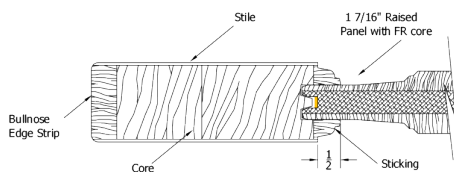

9265 Knotty Alder

6 9/16 Knotty Alder Exterior Jamb
Bronze Adjustable Sill
Q-Ion Weatherstrip
4x4 Hinges
Brickmold

Simpson®
Door Company

Hinge Colors

Exterior Wood Door Adders	
Prep Slab to Empire Specs	20
Prep Slab to Custom Specs	40
Spring Hinge	55
Remove Sill	-20
Handicap Sill(3'-0")	26
Adj. Outswing Sill	33
Articulating Sill	53
Remove Brickmould	-16
Back Cut Brickmould	35
Multi-Point Lock 6'-8"	850
Multi-Point Lock 8'-0"	940

6'-8" x 1-3/4"			
	Slab	Prehung	Dbl w/Astragal
3'-0"	1810	2172	4664

6'-8" Adders	(slab price + adder)		
Ext. Jamb	4 9/16	6 9/16	7 1/4
FJ Primed	161	192	210
Clear Hemlock	240	309	342
Knotty Alder	362		

Frontline Cladding Adders					
Ext. Jamb	Sgl Dr	Dbl Dr	Sgl SL	Dbl SL	
4 9/16 Jamb	370	445	270	536	
6 9/16 Jamb	425	506	314	624	
Brickmold	Black	Bronze	Sandtone	White	Crown