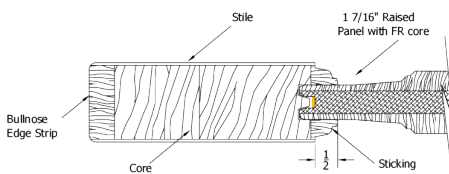

9265 Knotty Alder

6 9/16 Clear Hemlock Exterior Jamb
Bronze Adjustable Sill
Q-Ion Weatherstrip
4x4 Hinges
Brickmold

Simpson®
Door Company

Hinge Colors

| 6'-8" x 1-3/4" | | | |
|----------------|------|---------|----------------|
| | Slab | Prehung | Dbl w/Astragal |
| 3'-0" | 2575 | 3086 | 6447 |

| 6'-8" Adders | (slab price + adder) | | |
|------------------|----------------------|---------------|--------------|
| Ext. Jamb | 4 9/16 | 6 9/16 | 7 1/4 |
| FJ Primed | 260 | 302 | 332 |
| Clear Hemlock | 368 | 460 | 503 |
| Knotty Alder | 511 | | |