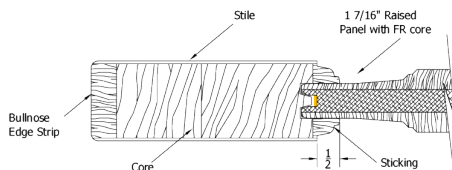

9282 Knotty Alder

6 9/16 Knotty Alder Exterior Jamb
Bronze Adjustable Sill
Q-Ion Weatherstrip
4x4 Hinges
Brickmold

Simpson®
Door Company

Hinge Colors

Exterior Wood Door Adders	
Prep Slab to Empire Specs	20
Prep Slab to Custom Specs	40
Spring Hinge	55
Remove Sill	-20
Handicap Sill(3'-0")	26
Adj. Outswing Sill	33
Articulating Sill	53
Remove Brickmould	-16
Back Cut Brickmould	35
Multi-Point Lock 6'-8"	850
Multi-Point Lock 8'-0"	940

6'-8" x 1-3/4"			
	Slab	Prehung	Dbl w/Astragal
3'-0"	1495	1857	4034

6'-8" Adders	(slab price + adder)		
Ext. Jamb	4 9/16	6 9/16	7 1/4
FJ Primed	161	192	210
Clear Hemlock	240	309	342
Knotty Alder	362		

Frontline Cladding Adders					
Ext. Jamb	Sgl Dr	Dbl Dr	Sgl SL	Dbl SL	
4 9/16 Jamb	370	445	270	536	
6 9/16 Jamb	425	506	314	624	
Brickmold	Black	Bronze	Sandtone	White	Crown