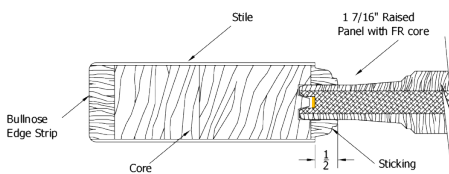

Frontline Cladding Adders						
Ext. Jamb	Sgl Dr	Dbl Dr	Sgl SL	Dbl SL		
4 9/16 Jamb	318	368	243	478		
6 9/16 Jamb	356	416	287	566		
Brickmold	Black	Bronze	Green	Sandtone	White	Crown

List pricing is used. Contact your dealer for details.