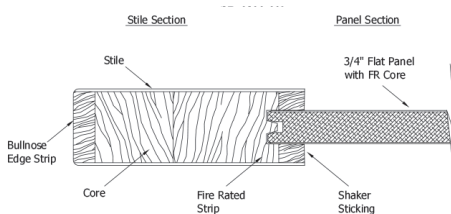

6'-8" x 1-3/4"			
	Slab	Prehung	Dbl w/Astragal
3'-0"	2056	2567	5409

Exterior Wood Door Adders	
Prep Slab to Empire Specs	30
Prep Slab to Custom Specs	53
Spring Hinge	71
Remove Sill	-25
Handicap Sill(3'-0")	36
Adj. Outswing Sill	36
Articulating Sill	70
Remove Brickmould	-22
Back Cut Brickmould	63
Multi-Point Lock 6'-8"	1015

6'-8" Adders	(slab price + adder)		
Ext. Jamb	4 9/16	6 9/16	7 1/4
FJ Primed	260	302	332
Clear Hemlock	368	460	503
Knotty Alder	511