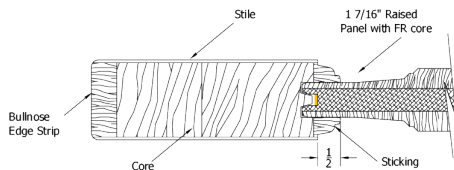

9360 Knotty Alder

6 9/16 Knotty Alder Exterior Jamb
Bronze Adjustable Sill
Q-Ion Weatherstrip
4x4 Hinges
Brickmold

Simpson®
Door Company

Hinge Colors

Exterior Wood Door Adders	
Prep Slab to Empire Specs	20
Prep Slab to Custom Specs	40
Spring Hinge	55
Remove Sill	-20
Handicap Sill(3'-0")	26
Adj. Outswing Sill	33
Articulating Sill	53
Remove Brickmould	-16
Back Cut Brickmould	35
Multi-Point Lock 6'-8"	850
Multi-Point Lock 8'-0"	940

6'-8" x 1-3/4"			
	Slab	Prehung	Dbl w/Astragal
3'-0"	1413	1775	3870

6'-8" Adders	(slab price + adder)		
Ext. Jamb	4 9/16	6 9/16	7 1/4
FJ Primed	161	192	210
Clear Hemlock	240	309	342
Knotty Alder	362		

Frontline Cladding Adders					
Ext. Jamb	Sgl Dr	Dbl Dr	Sgl SL	Dbl SL	
4 9/16 Jamb	370	445	270	536	
6 9/16 Jamb	425	506	314	624	
Brickmold	Black	Bronze	Sandtone	White	Crown